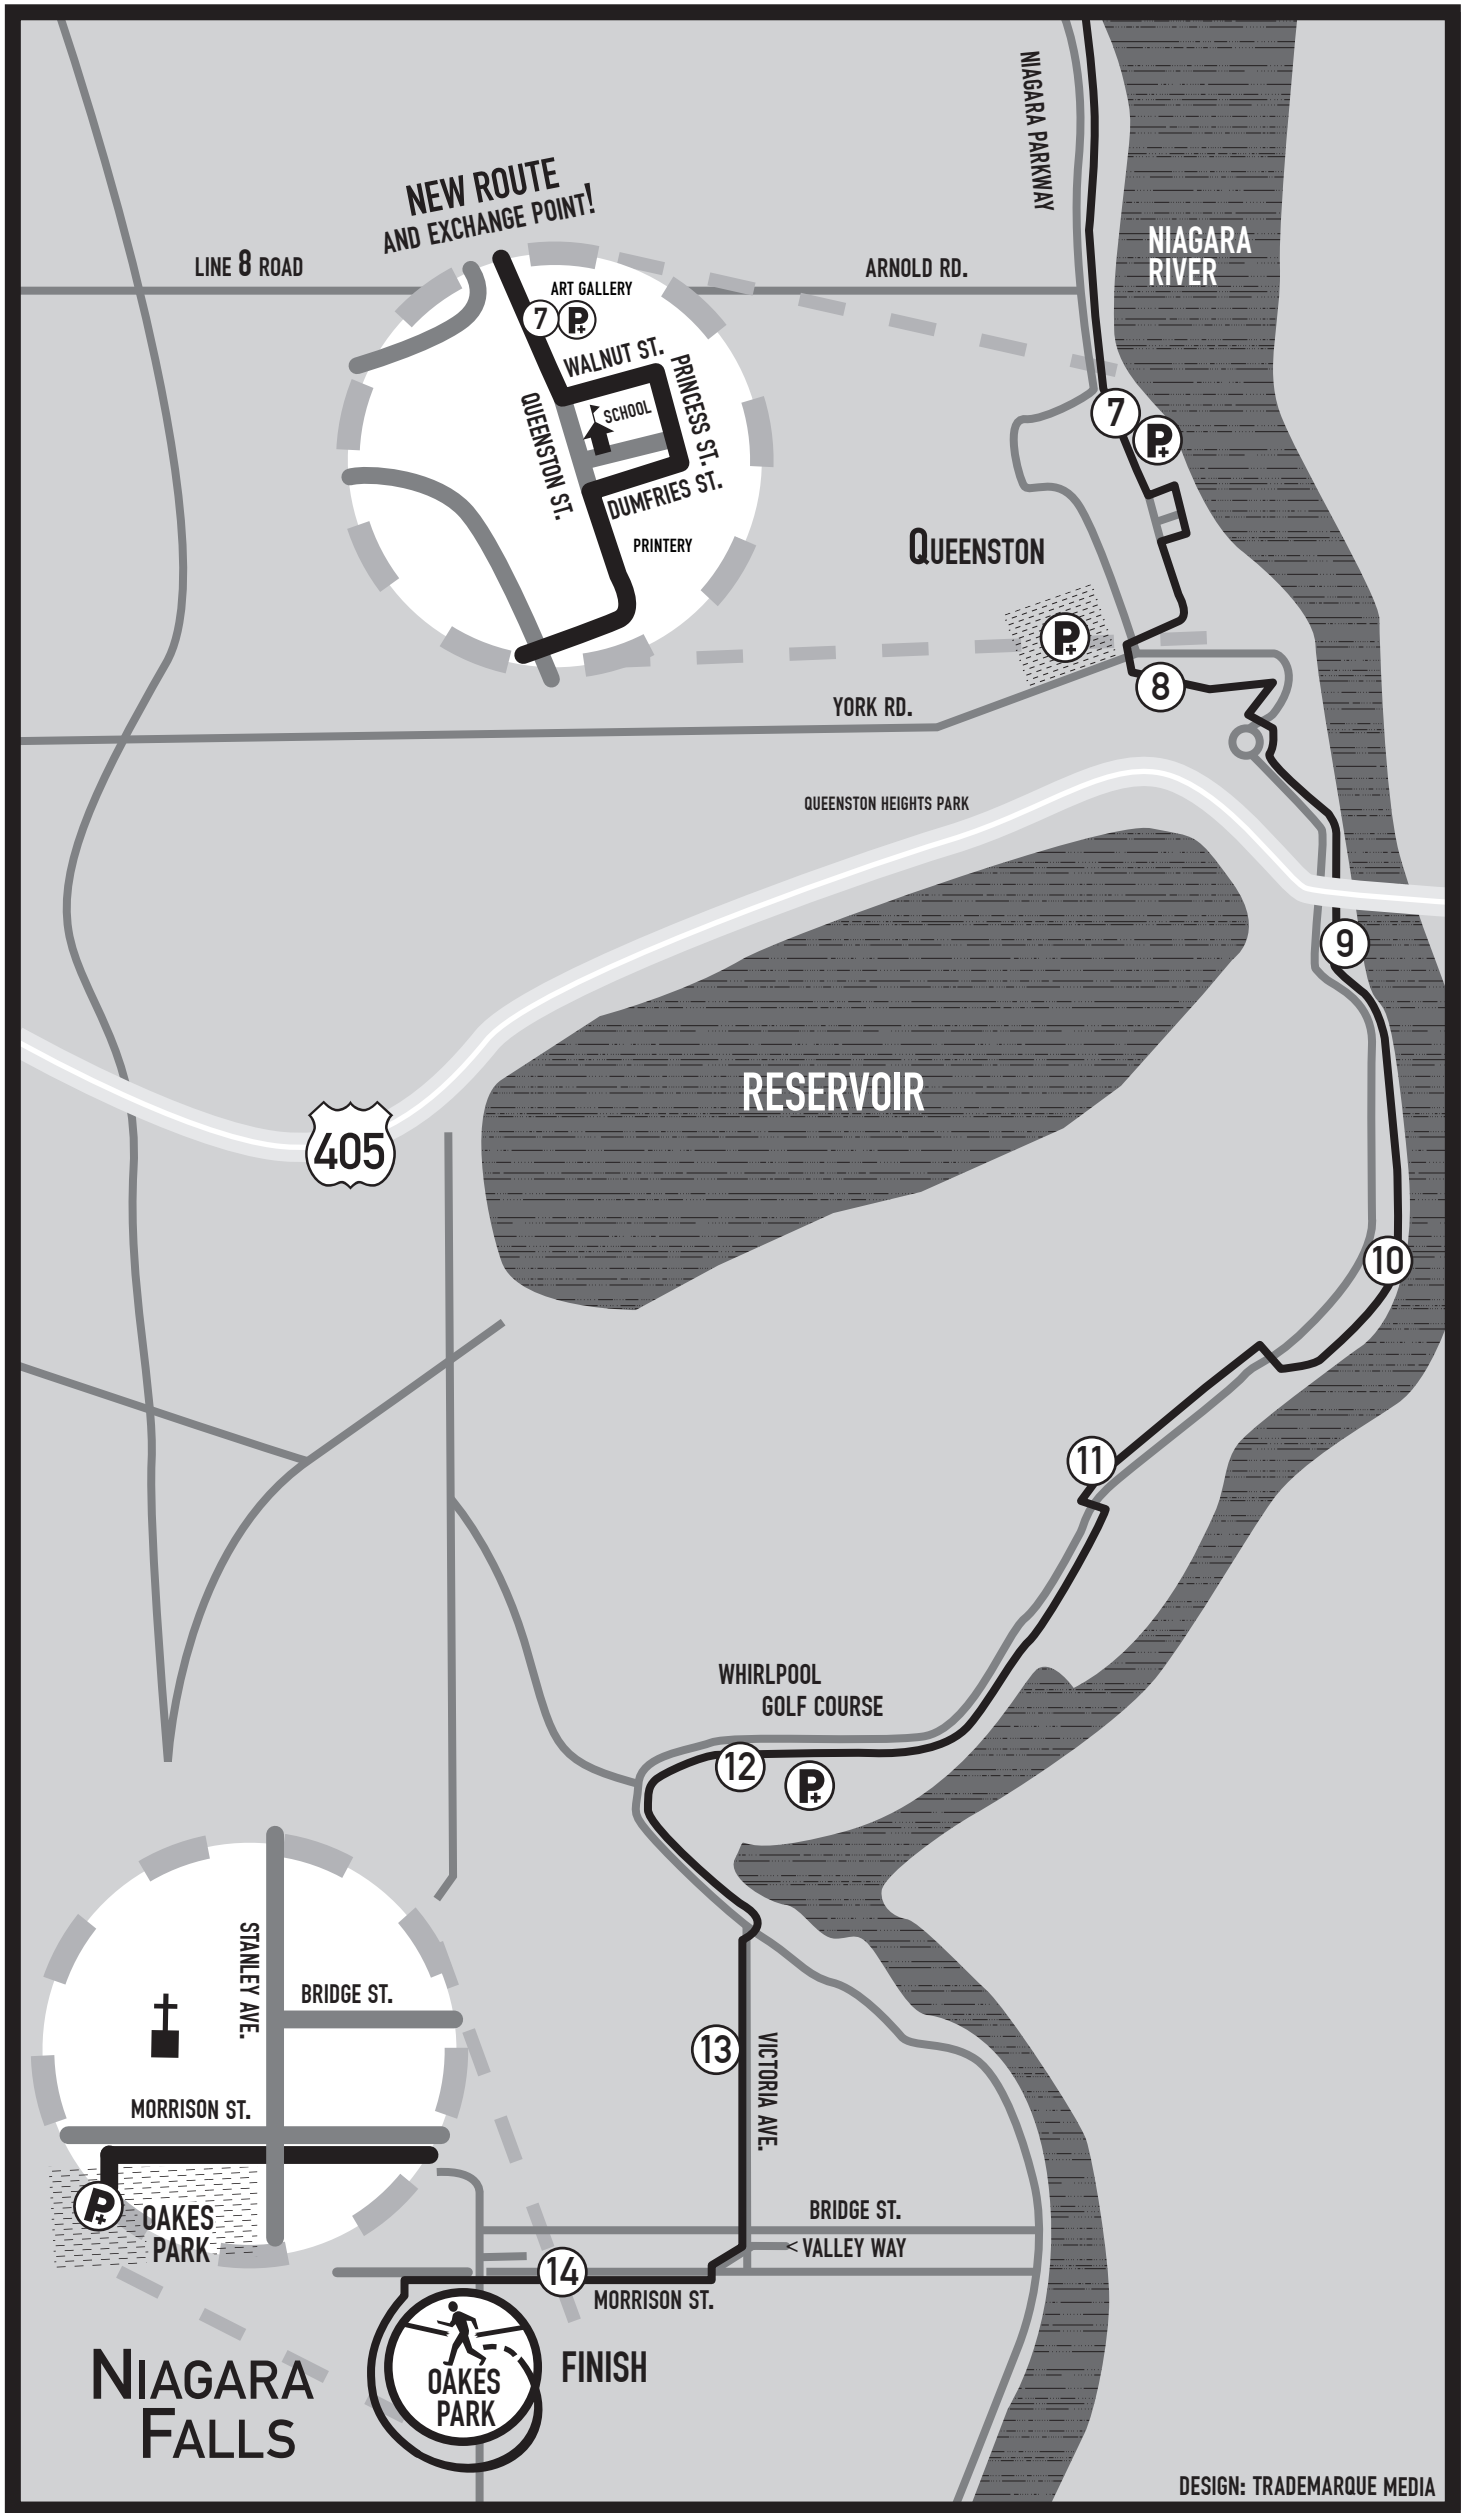

NIAGARA-ON-THE-LAKE

FORT GEORGE

START

NIAGARA PARKWAY

QUEEN'S PARADE

JOHN ST.

QUEEN ST.

NIAGARA STONE

NIAGARA STREET

EAST WEST LINE

McFARLAND HOUSE

1ST LINE

WALKER'S FRUIT MARKET

LINE 2 ROAD

NIAGARA RIVER

FOUR MILE CREEK RD.

CONCESSION 2

LINE 3 ROAD

4TH LINE ROAD

TREGUNNO FARMS

LINE 6 RD

MANaMILE

RELAY RUN 2018

**NEW ROUTE
AND EXCHANGE POINT!**

RESERVOIR

405

WHIRLPOOL
GOLF COURSE

STANLEY AVE.

BRIDGE ST.

MORRISON ST.

OAKES
PARK

13
VICTORIA AVE.